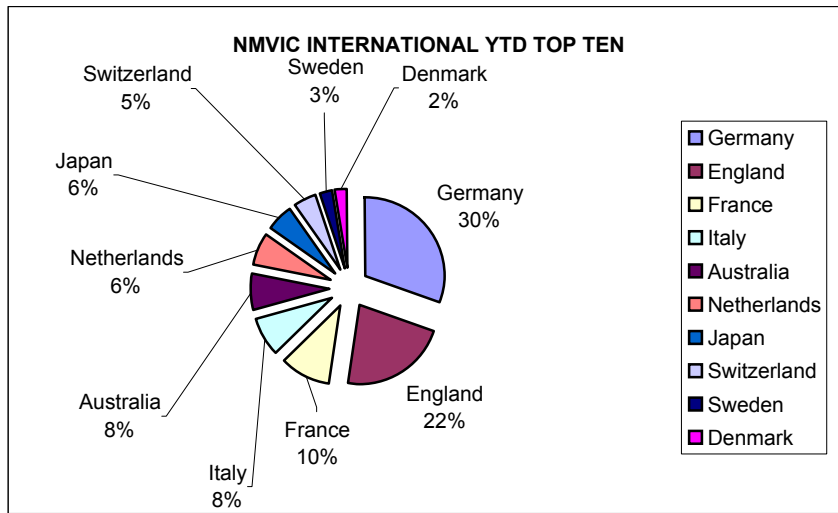

Visitor Information Center Visitors State/Country of Origin
2005

Domestic

Texas	136,040
New Mexico	84,144
California	70,719
Arizona	52,429
Colorado	35,700
Oklahoma	31,423
Florida	21,496
Illinois	21,493
Michigan	17,402
Missouri	17,365
	488,211

Foreign

Germany	5,037
England	3,582
France	1,703
Italy	1,295
Australia	1,262
Netherlands	1,065
Japan	939
Switzerland	770
Sweden	425
Denmark	403
	16,481

Year to Date

Total Canada	14,389
Total Mexico	4,127