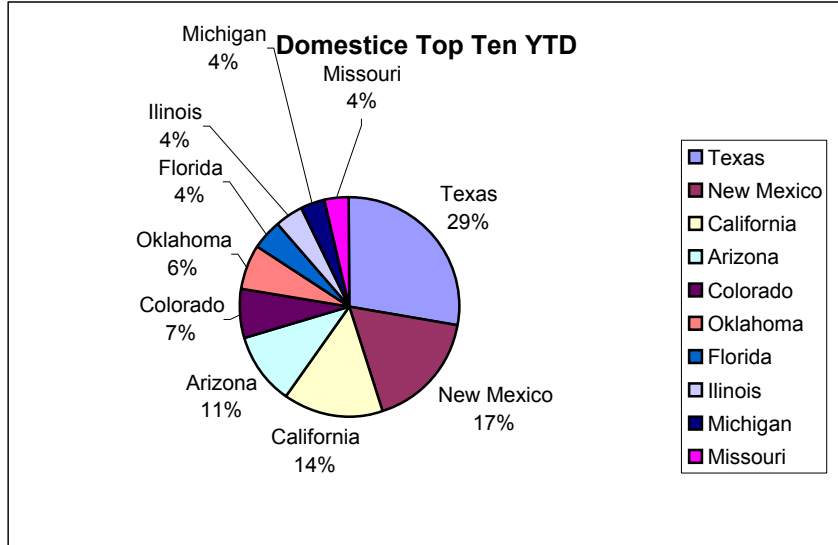

Visitor Information Center Visitors State/Country of Origin
2005

Domestic

Texas	136,040
New Mexico	84,144
California	70,719
Arizona	52,429
Colorado	35,700
Oklahoma	31,423
Florida	21,496
Illinois	21,493
Michigan	17,402
Missouri	17,365
	488,211

Foreign

Germany	5,037
England	3,582
France	1,703
Italy	1,295
Australia	1,262
Netherlands	1,065
Japan	939
Switzerland	770
Sweden	425
Denmark	403
	16,481

Year to Date

Total Canada	14,389
Total Mexico	4,127